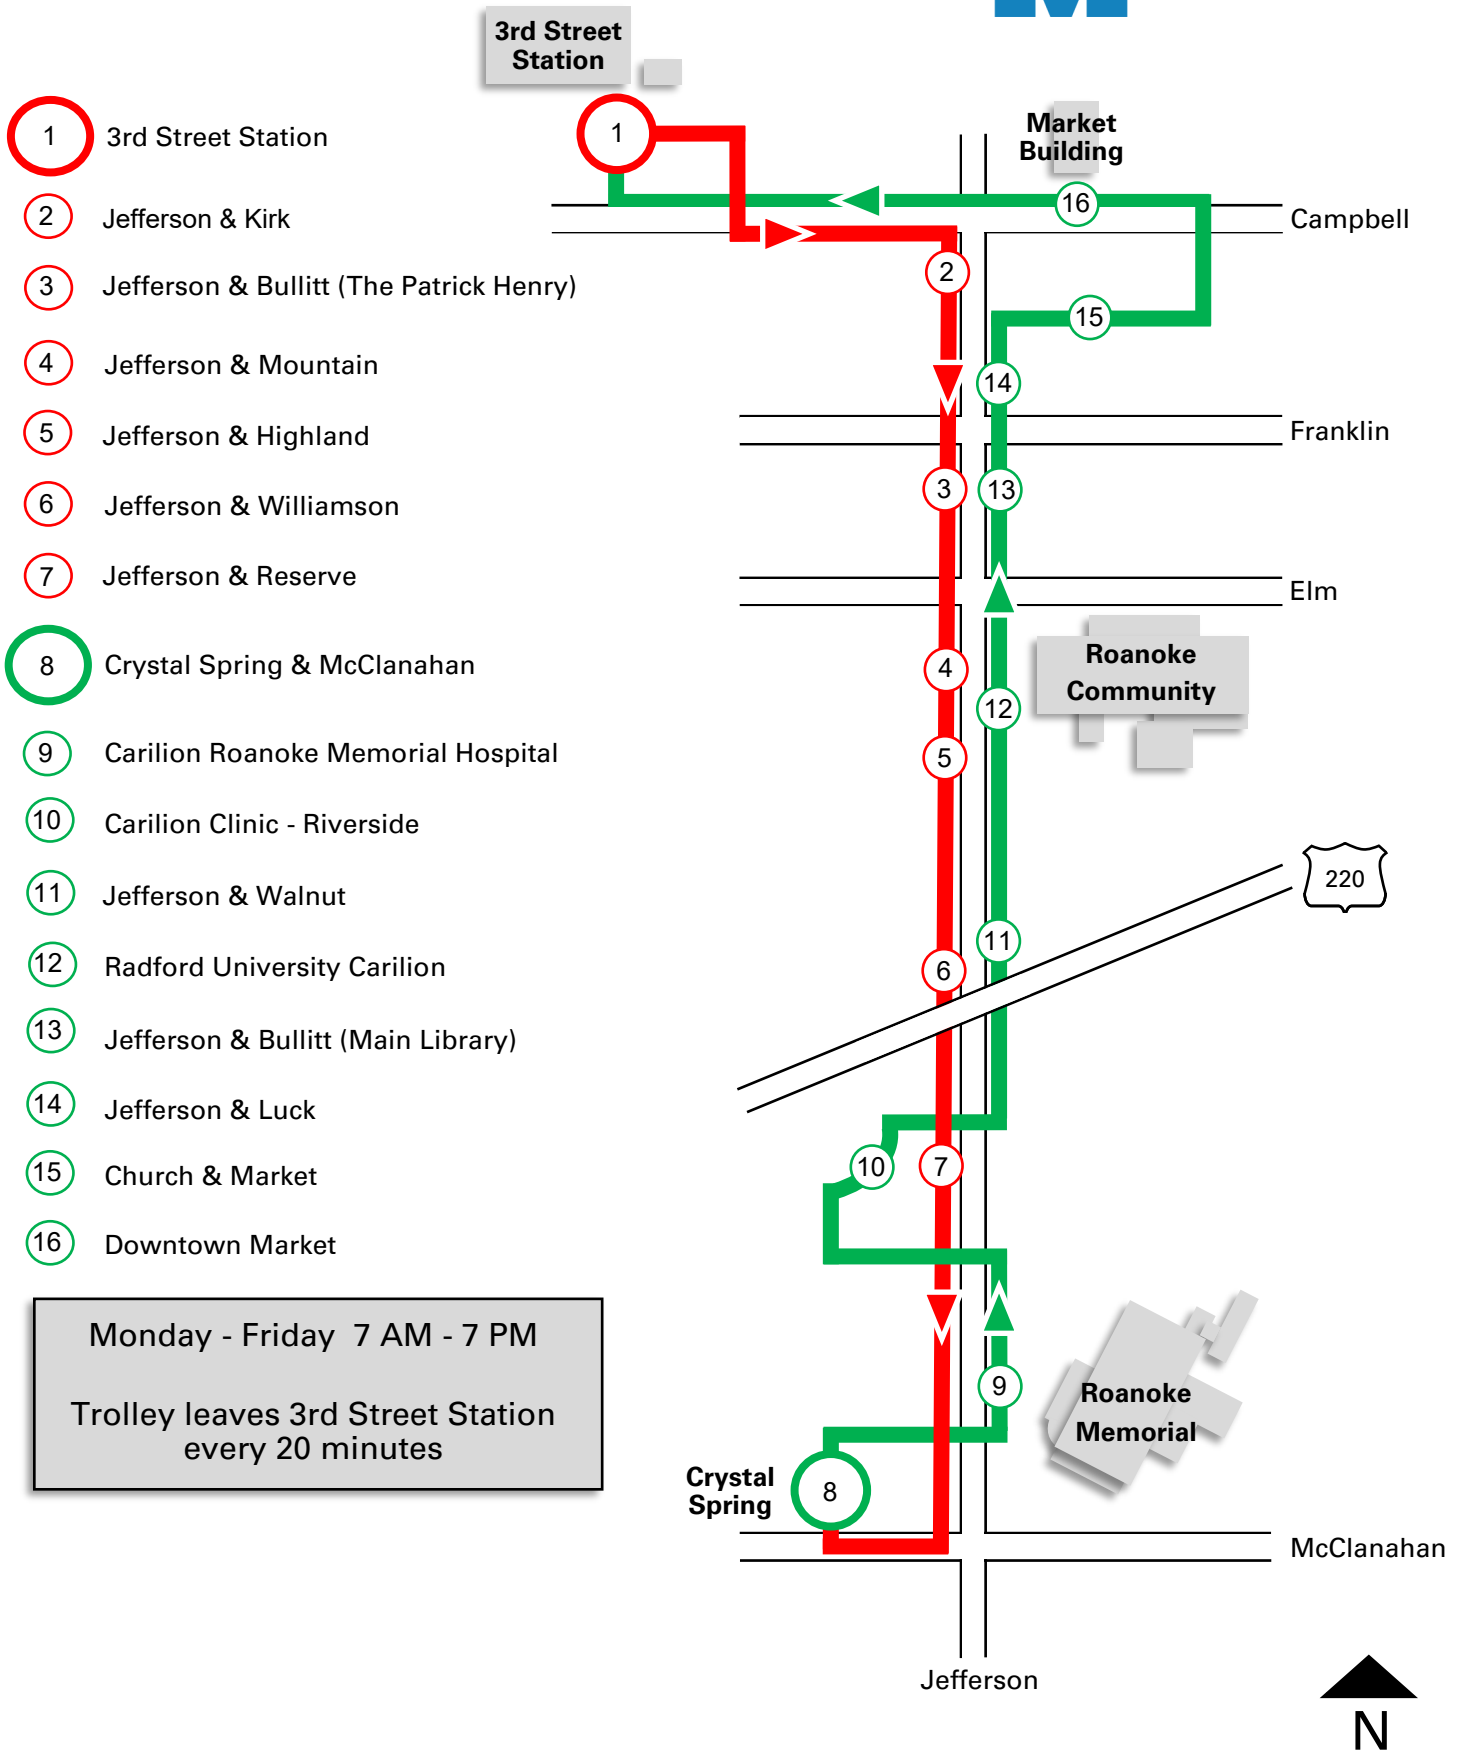

Attention

Effective February 28, 2022

Campbell Court Transfer Center
will close

Third Street Station will open as the new
downtown transfer center

325 Salem Avenue

in front of the Virginia Museum
of Transportation

Valley Metro Staff

Valley Metro Maintenance

Info & Tickets

Salem Avenue

3rd Street Station

Phase I

- 1 3rd Street Station
- 2 Jefferson & Kirk
- 3 Jefferson & Bullitt (The Patrick Henry)
- 4 Jefferson & Mountain
- 5 Jefferson & Highland
- 6 Jefferson & Williamson
- 7 Jefferson & Reserve
- 8 Crystal Spring & McClanahan
- 9 Carilion Roanoke Memorial Hospital
- 10 Carilion Clinic - Riverside
- 11 Jefferson & Walnut
- 12 Radford University Carilion
- 13 Jefferson & Bullitt (Main Library)
- 14 Jefferson & Luck
- 15 Church & Market
- 16 Downtown Market

Monday - Friday 7 AM - 7 PM
Trolley leaves 3rd Street Station every 20 minutes

IMPORTANT NOTICE

SMART WAY BUS SCHEDULE
 (effective February 28, 2022)

Changes to the Smart Way service:
 The Smart Way Bus will no longer serve VTC in Roanoke.

The Roanoke Transfer Center will move from Campbell Court to the new 3rd Street Station.

The Smart Way Bus will now stop at the Roanoke Amtrak Station before arriving at 3rd Street Station.

Free parking is available at the Exit 118 and Exit 140 Park & Rides