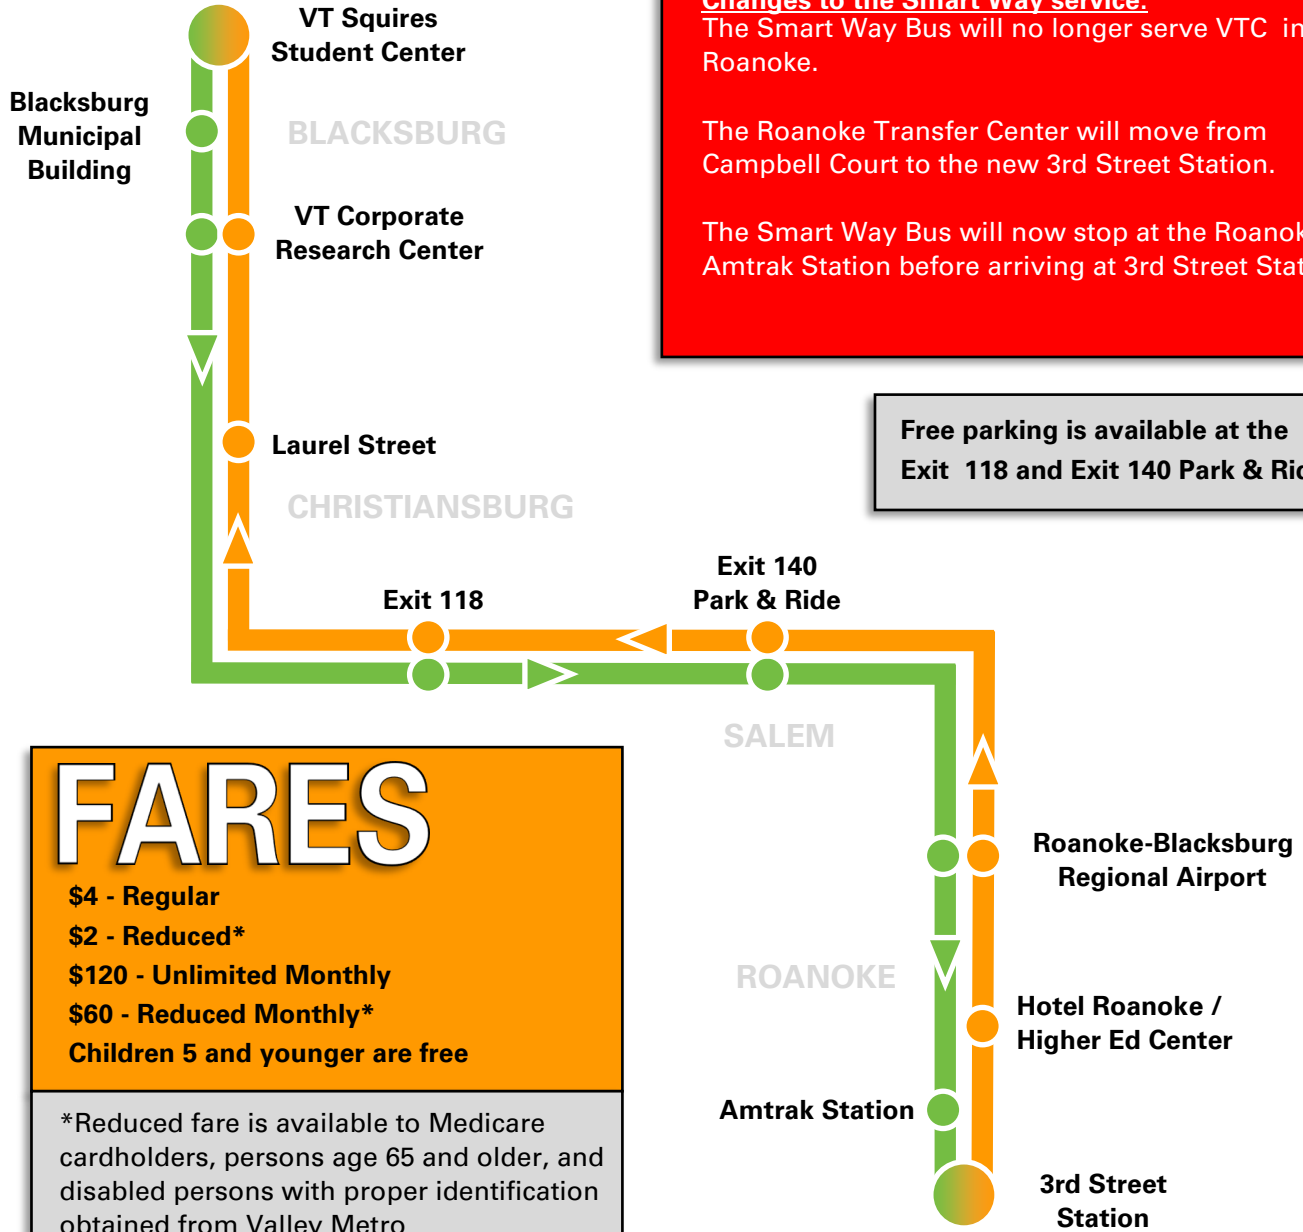

Attention

Effective February 28, 2022

Campbell Court Transfer Center
will close

Third Street Station will open as the new
downtown transfer center

325 Salem Avenue

in front of the Virginia Museum
of Transportation

Valley Metro Staff

Valley Metro Maintenance

Info & Tickets

Salem Avenue

3rd Street Station

Phase I

- 1 3rd Street Station
- 2 Jefferson & Kirk
- 3 Jefferson & Bullitt (The Patrick Henry)
- 4 Jefferson & Mountain
- 5 Jefferson & Highland
- 6 Jefferson & Williamson
- 7 Jefferson & Reserve
- 8 Crystal Spring & McClanahan
- 9 Carilion Roanoke Memorial Hospital
- 10 Carilion Clinic - Riverside
- 11 Jefferson & Walnut
- 12 Radford University Carilion
- 13 Jefferson & Bullitt (Main Library)
- 14 Jefferson & Luck
- 15 Church & Market
- 16 Downtown Market

Monday - Friday 7 AM - 7 PM
Trolley leaves 3rd Street Station every 20 minutes

IMPORTANT NOTICE

SMART WAY BUS SCHEDULE
 (effective February 28, 2022)

Changes to the Smart Way service:
 The Smart Way Bus will no longer serve VTC in Roanoke.

The Roanoke Transfer Center will move from Campbell Court to the new 3rd Street Station.

The Smart Way Bus will now stop at the Roanoke Amtrak Station before arriving at 3rd Street Station.

Free parking is available at the Exit 118 and Exit 140 Park & Rides