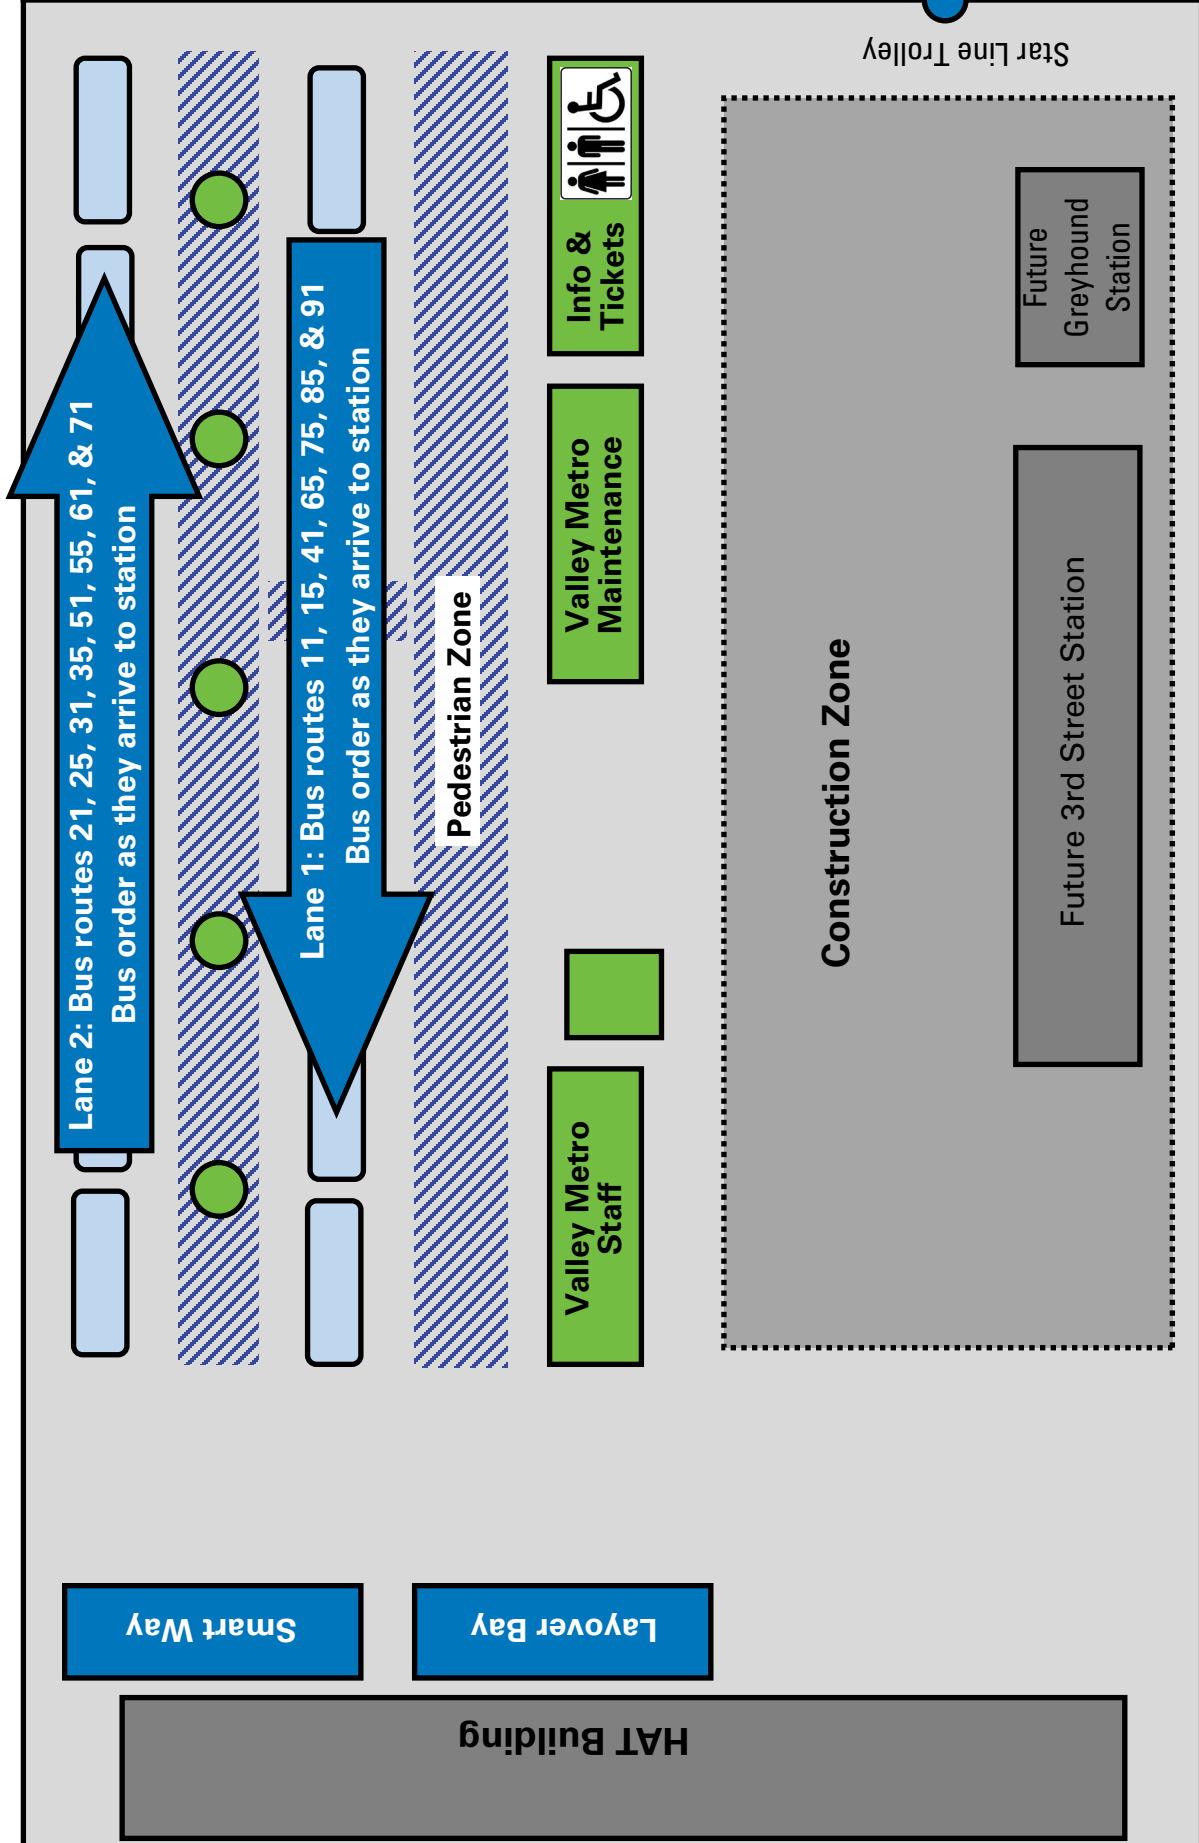

Norfolk Avenue

Lane 2: Bus routes 21, 25, 31, 35, 51, 55, 61, & 71
Bus order as they arrive to station

Lane 1: Bus routes 11, 15, 41, 65, 75, 85, & 91
Bus order as they arrive to station

Pedestrian Zone

Construction Zone

Future 3rd Street Station

Future Greyhound Station

Star Line Trolley

HAT Building

Smart Way

Layover Bay

Valley Metro Staff

Valley Metro Maintenance

Info & Tickets

Salem Avenue

3rd Street Station

Phase I