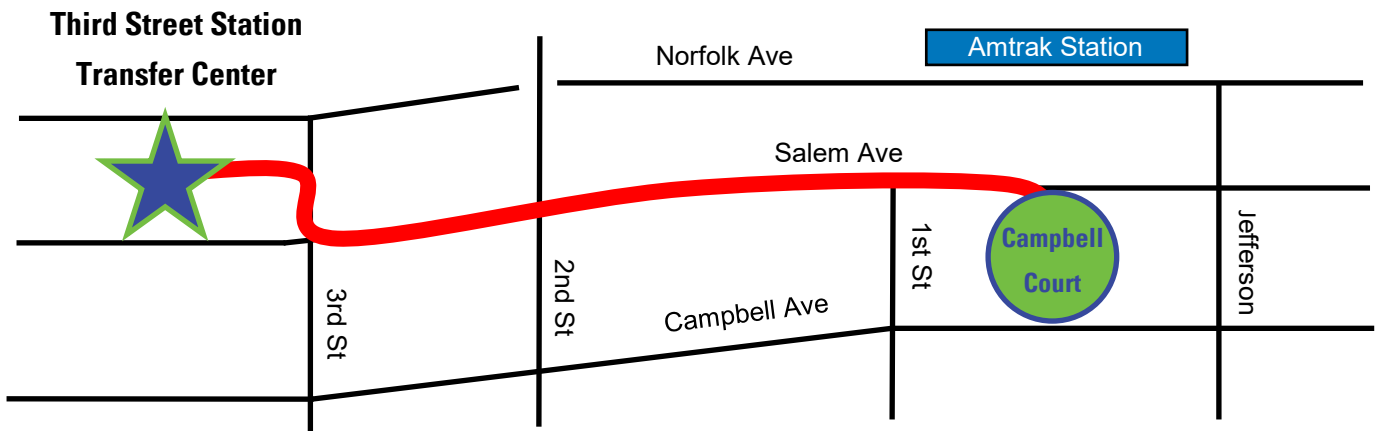

Attention

Effective February 28, 2022

Campbell Court Transfer Center
will close

Third Street Station will open as the new
downtown transfer center

325 Salem Avenue

in front of the Virginia Museum
of Transportation

Pedestrian Zone

Construction Zone

Future 3rd Street Station

Future Greyhound Station

Star Line Trolley

HAT Building

Smart Way

Layover Bay

Valley Metro Staff

Valley Metro Maintenance

Info & Tickets

Salem Avenue

3rd Street Station

Phase I

- 1 3rd Street Station
- 2 Jefferson & Kirk
- 3 Jefferson & Bullitt (The Patrick Henry)
- 4 Jefferson & Mountain
- 5 Jefferson & Highland
- 6 Jefferson & Williamson
- 7 Jefferson & Reserve
- 8 Crystal Spring & McClanahan
- 9 Carilion Roanoke Memorial Hospital
- 10 Carilion Clinic - Riverside
- 11 Jefferson & Walnut
- 12 Radford University Carilion
- 13 Jefferson & Bullitt (Main Library)
- 14 Jefferson & Luck
- 15 Church & Market
- 16 Downtown Market

The Roanoke Transfer Center will move from Campbell Court to the new 3rd Street Station.

The Smart Way Bus will now stop at the Roanoke Amtrak Station before arriving at 3rd Street Station.

Free parking is available at the Exit 118 and Exit 140 Park & Rides